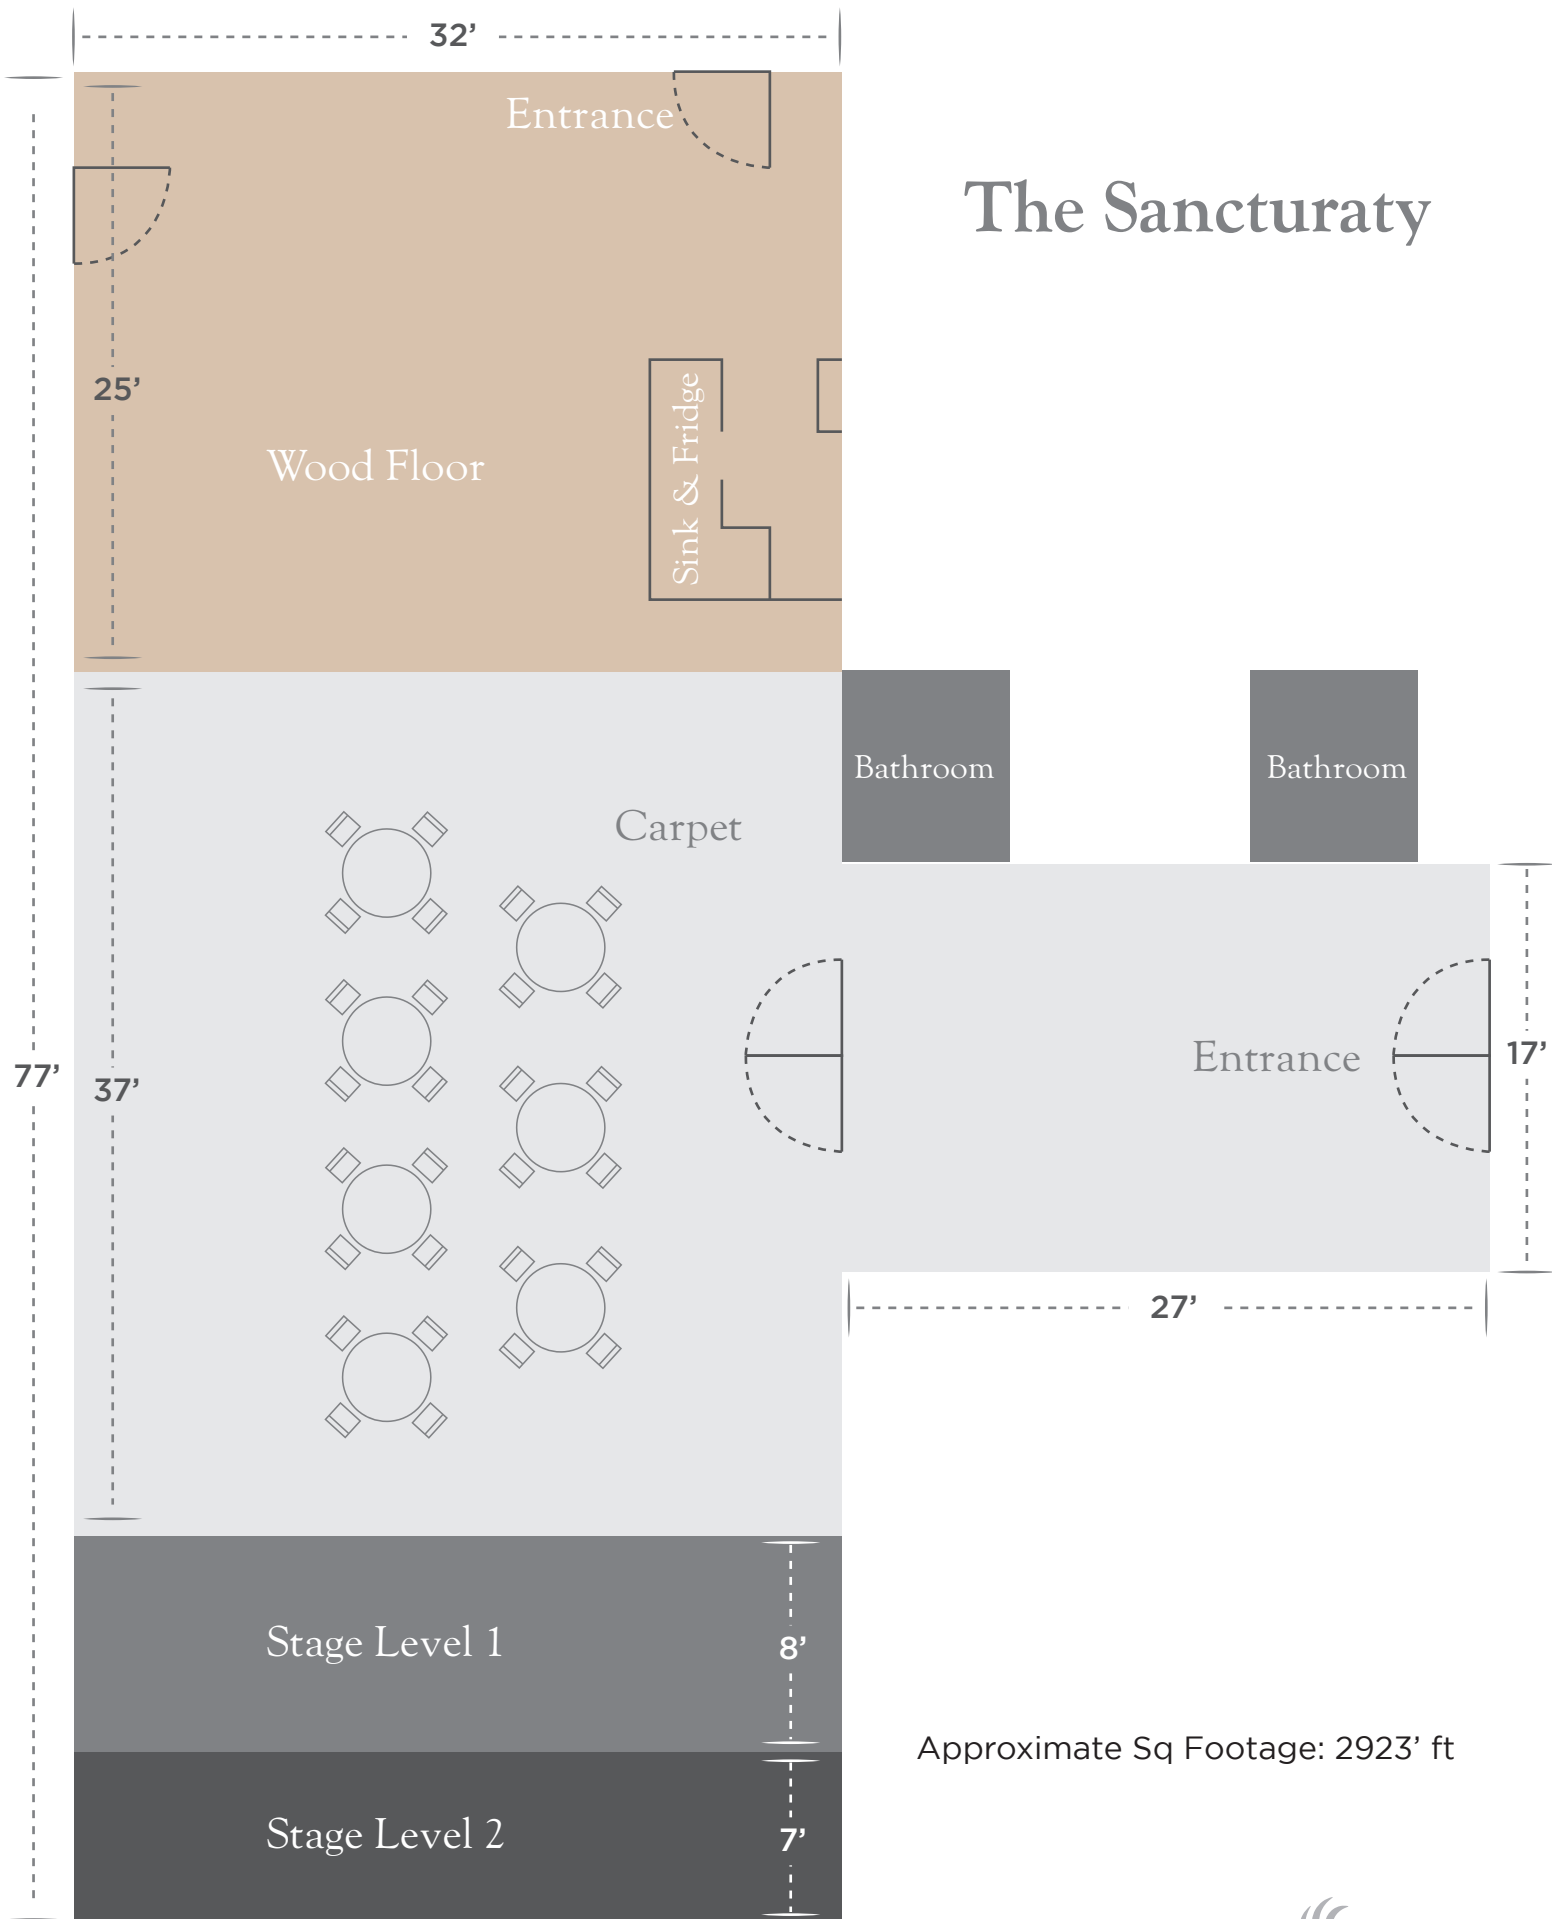

The Sancturaty

Approximate Sq Footage: 2923' ft