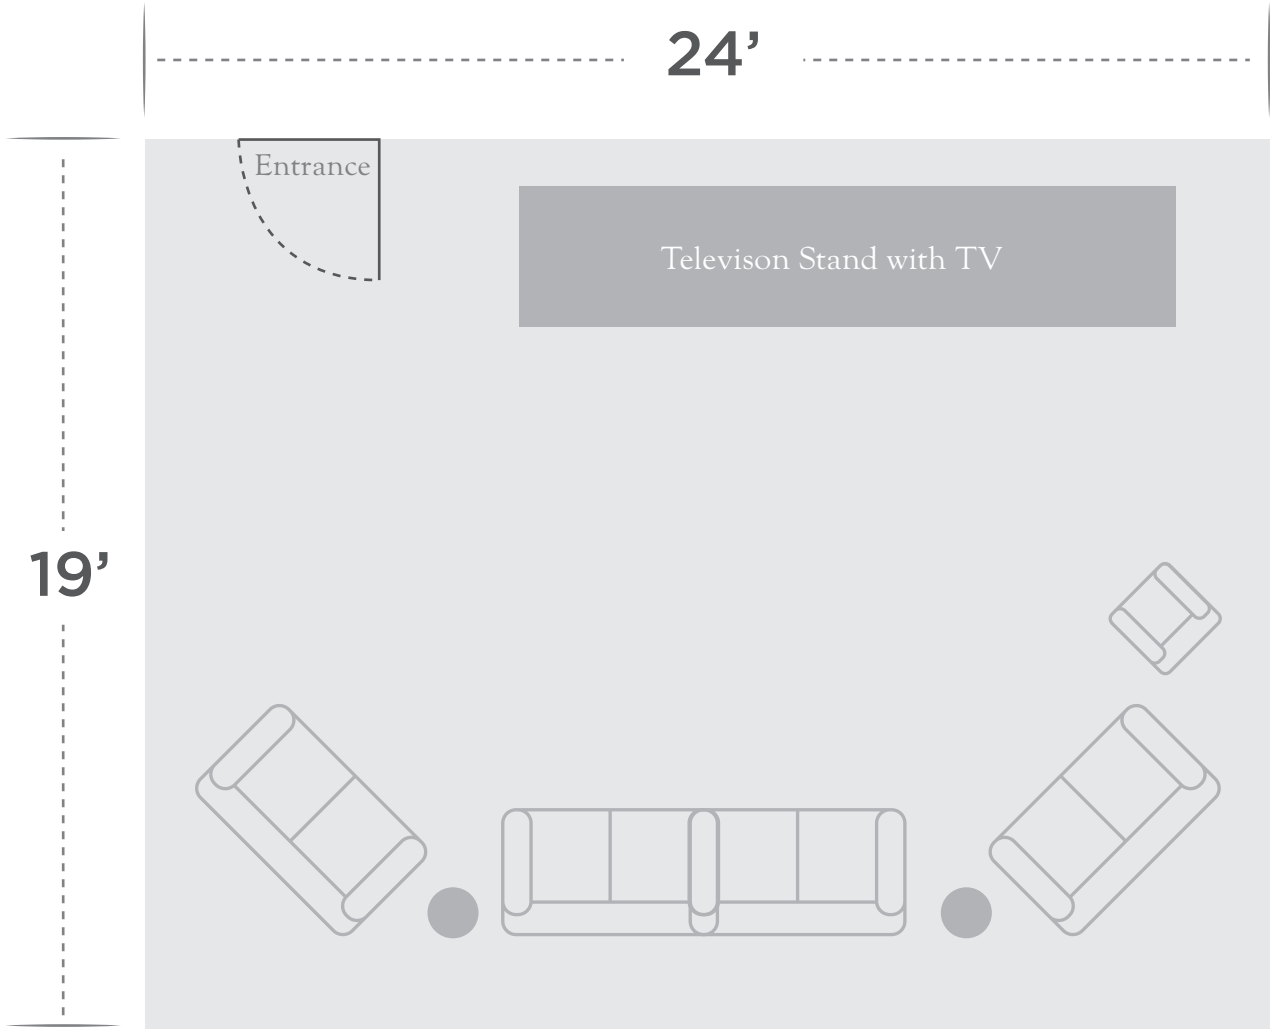

The Media Room

Approximate Sq Footage: 456' ft