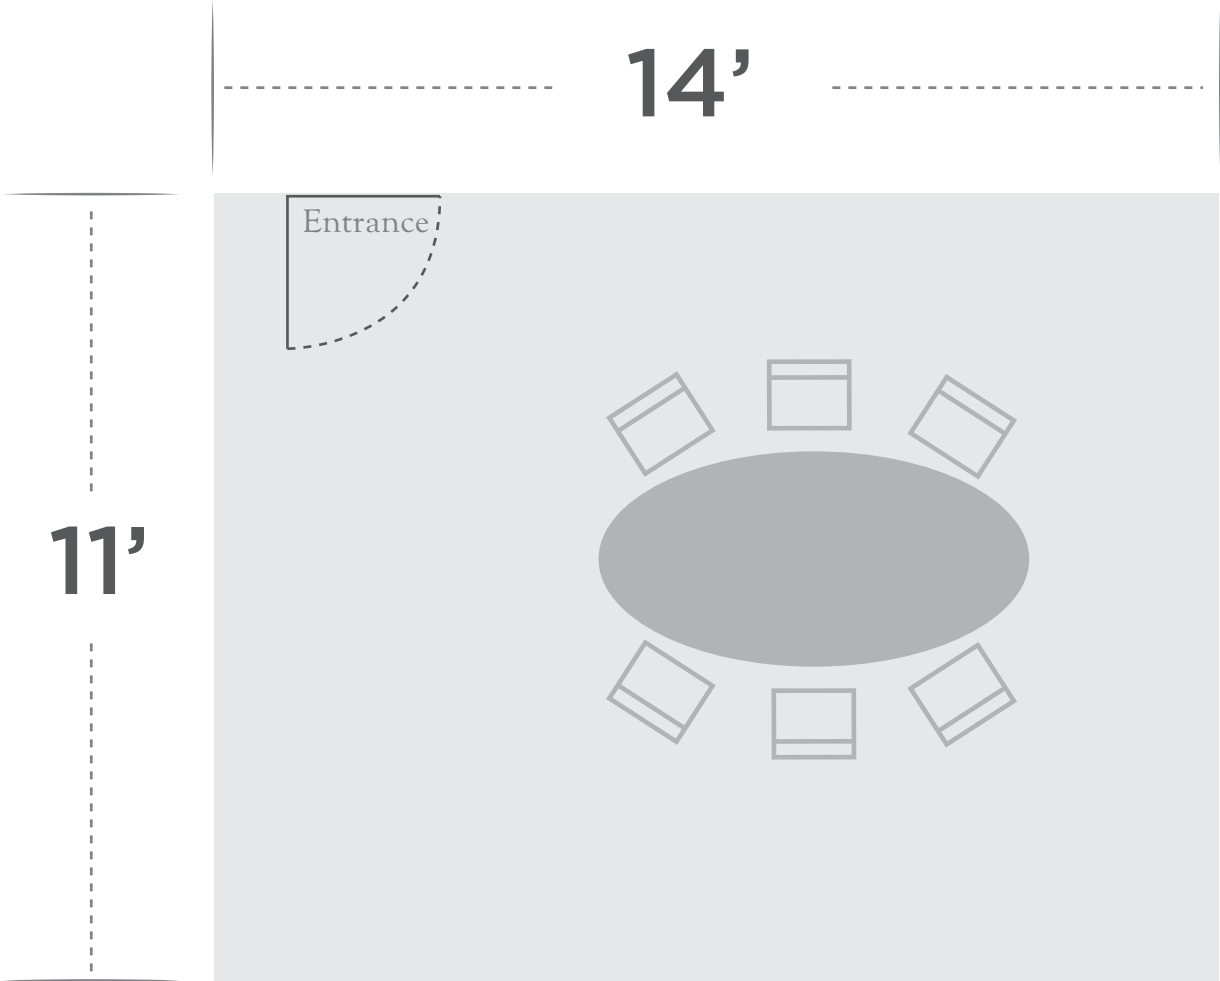

The Conference Room

Approximate Sq Footage: 154' ft