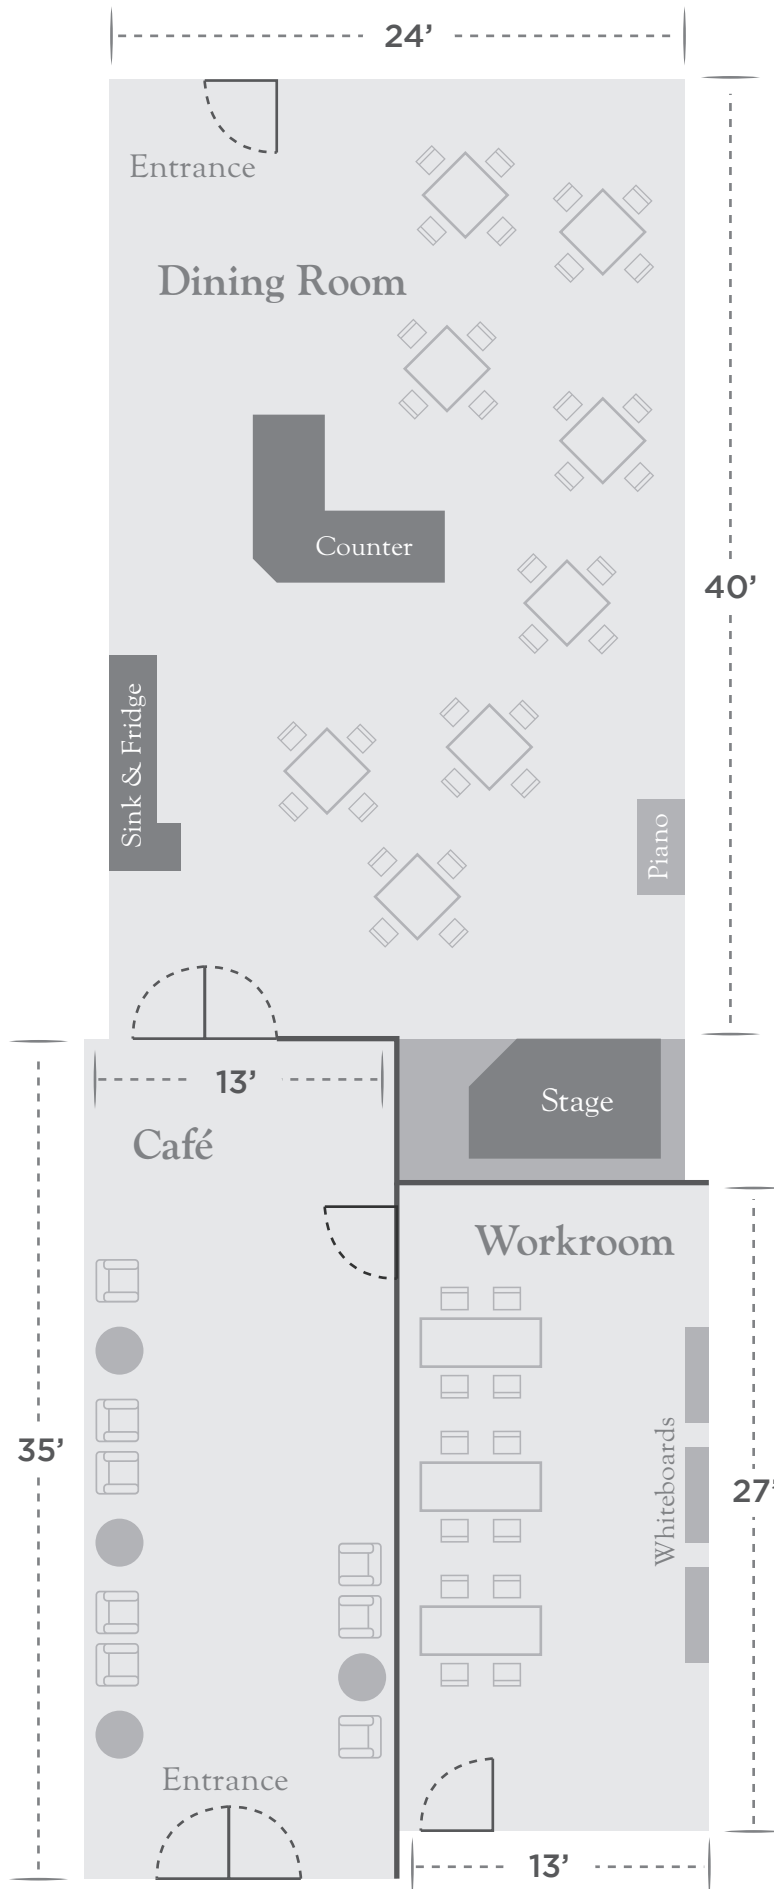

The Café

Approximate Sq Footage: 1766' ft